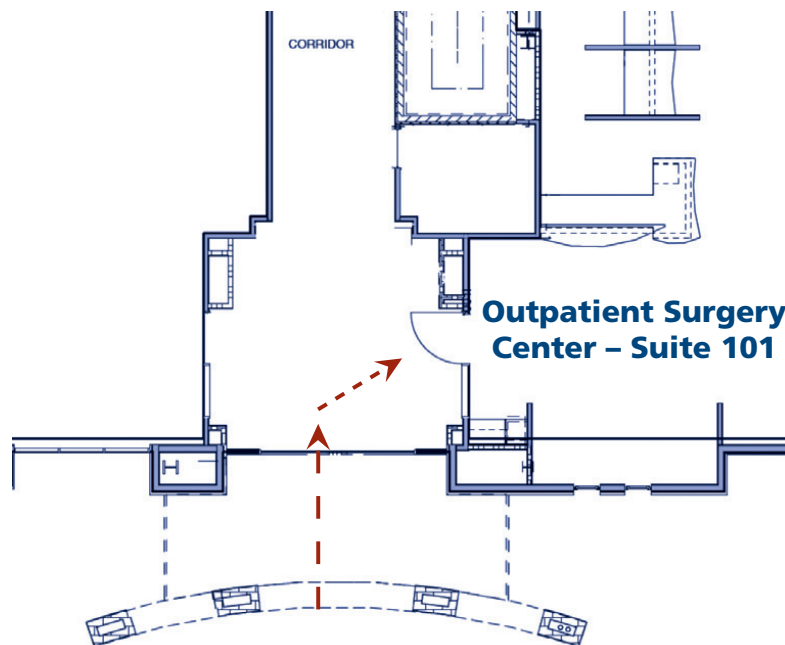

Surrounding Area

Campus Map

- Loop 101:** W or E to 27th Ave. Exit – S on 27th Ave.
- I-17:** N or S – Take Yorkshire Exit – Go West to 27th Ave. – Then North on 27th Ave.

Limited parking in the front of the building or use the parking garage West of the building.

First Floor

Go in the South entrance – First right into Suite 101