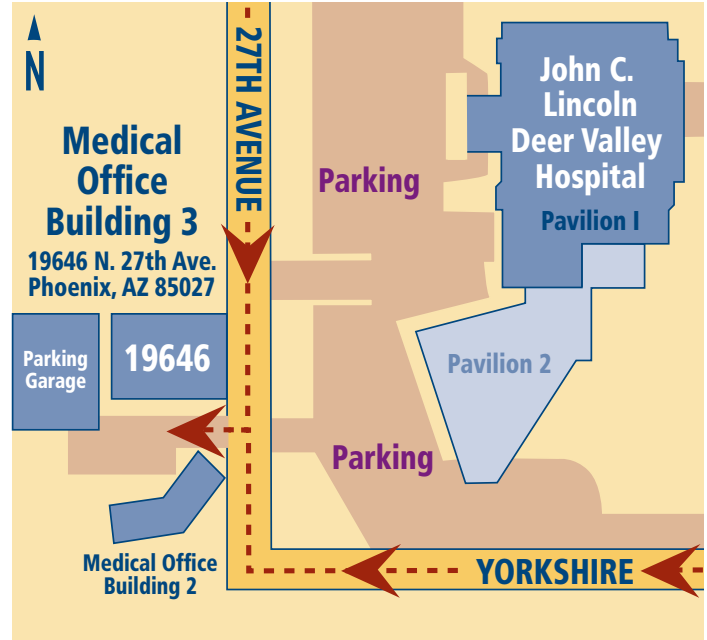

Surrounding Area

Campus Map

- Loop 101:** W or E to 27th Ave. Exit – S on 27th Ave.
- I-17:** N or S – Take Yorkshire Exit – Go West to 27th Ave. – Then North on 27th Ave.

Limited parking in the front of the building or use the parking garage West of the building.

First Floor

Go in the South entrance – First right into Suite 101