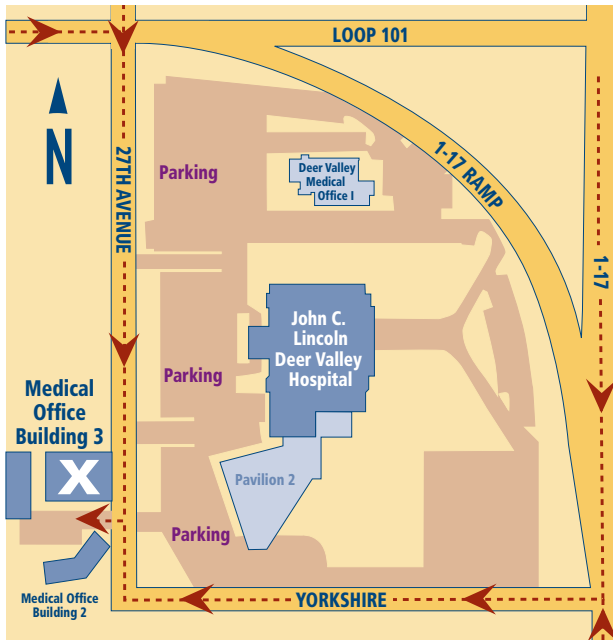

Surrounding Area

Campus Map

- Loop 101:** W or E to 27th Ave. Exit – S on 27th Ave.
- I-17:** N or S – Take Yorkshire Exit – Go West to 27th Ave. – Then North on 27th Ave.

Limited parking in the front of the building or use the parking garage West of the building.

First Floor

Go in the South entrance – First right into Suite 101