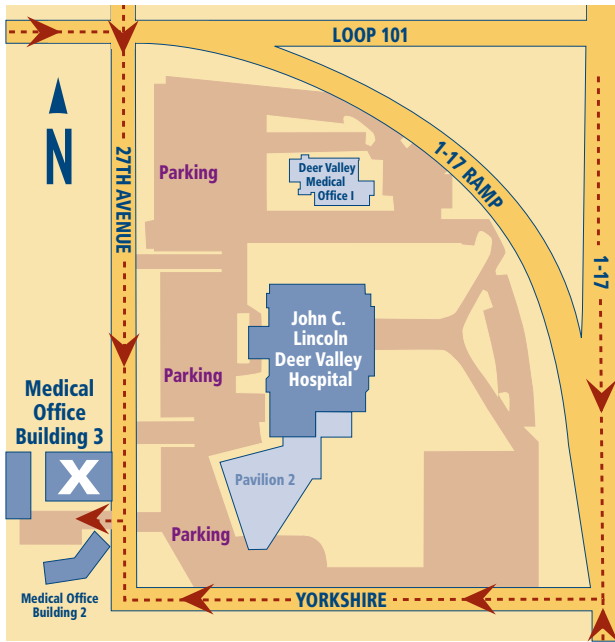

Surrounding Area

Campus Map

- Loop 101:** W or E to 27th Ave. Exit – S on 27th Ave.
- I-17:** N or S – Take Yorkshire Exit – Go West to 27th Ave. – Then North on 27th Ave.

Limited parking in the front of the building or use the parking garage West of the building.

Second Floor

Take the elevator to the second floor. Go left off the elevator into Suite 204.