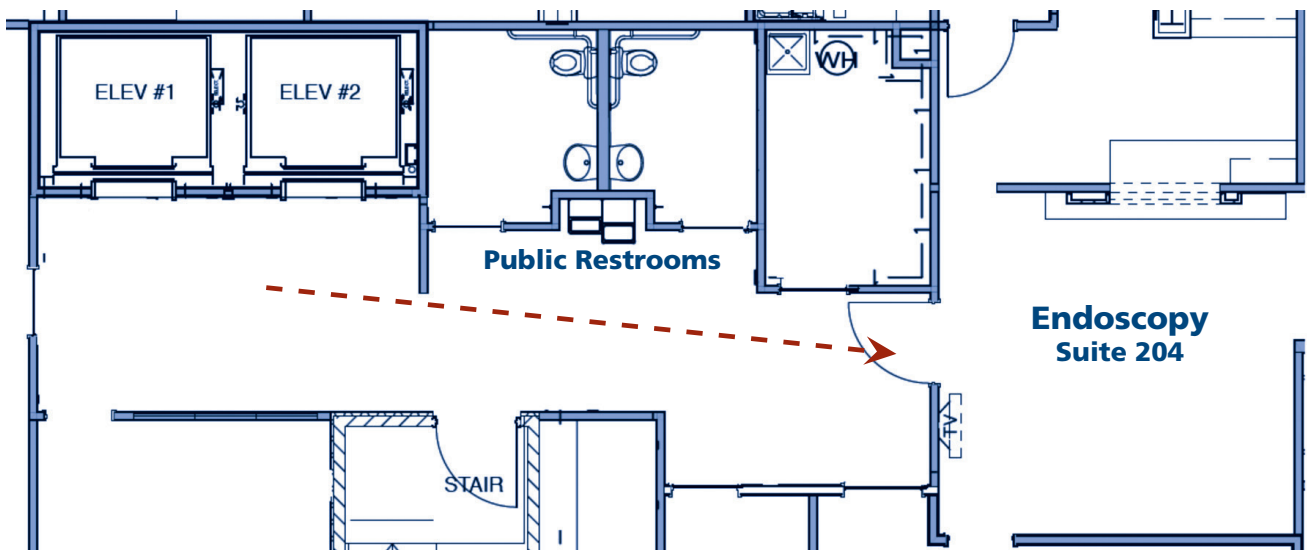

Surrounding Area

Campus Map

- Loop 101:** W or E to 27th Ave. Exit – S on 27th Ave.
- I-17:** N or S – Take Yorkshire Exit – Go West to 27th Ave. – Then North on 27th Ave.

Limited parking in the front of the building or use the parking garage West of the building.

Second Floor

Take the elevator to the second floor. Go left off the elevator into Suite 204.