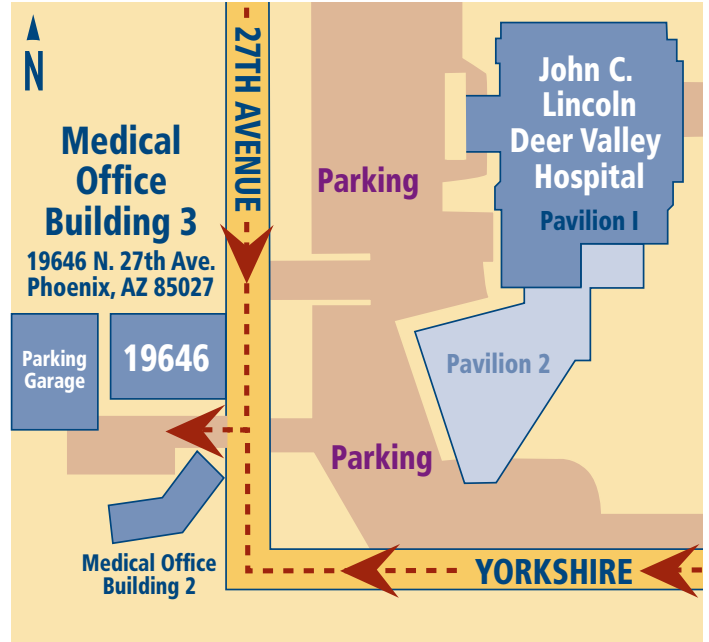

Surrounding Area

Campus Map

- Loop 101:** W or E to 27th Ave. Exit – S on 27th Ave.
- I-17:** N or S – Take Yorkshire Exit – Go West to 27th Ave. – Then North on 27th Ave.

Limited parking in the front of the building or use the parking garage West of the building.

Second Floor

Take the elevator to the second floor. Go left off the elevator into Suite 204.